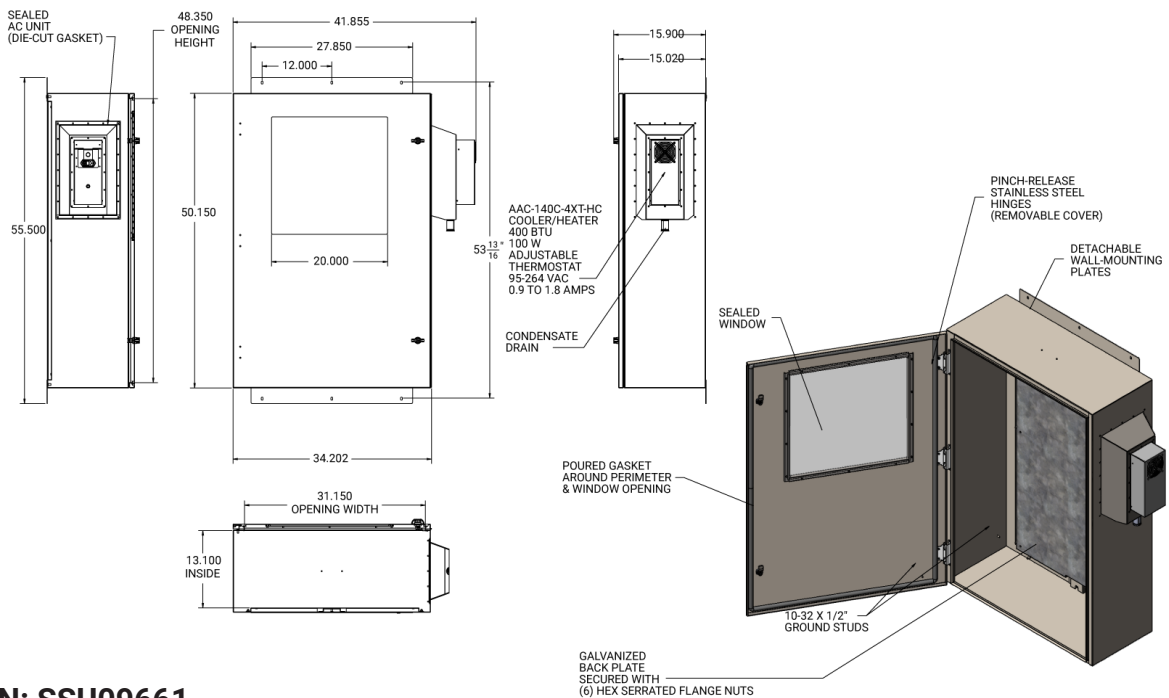

P/N: SSU09661