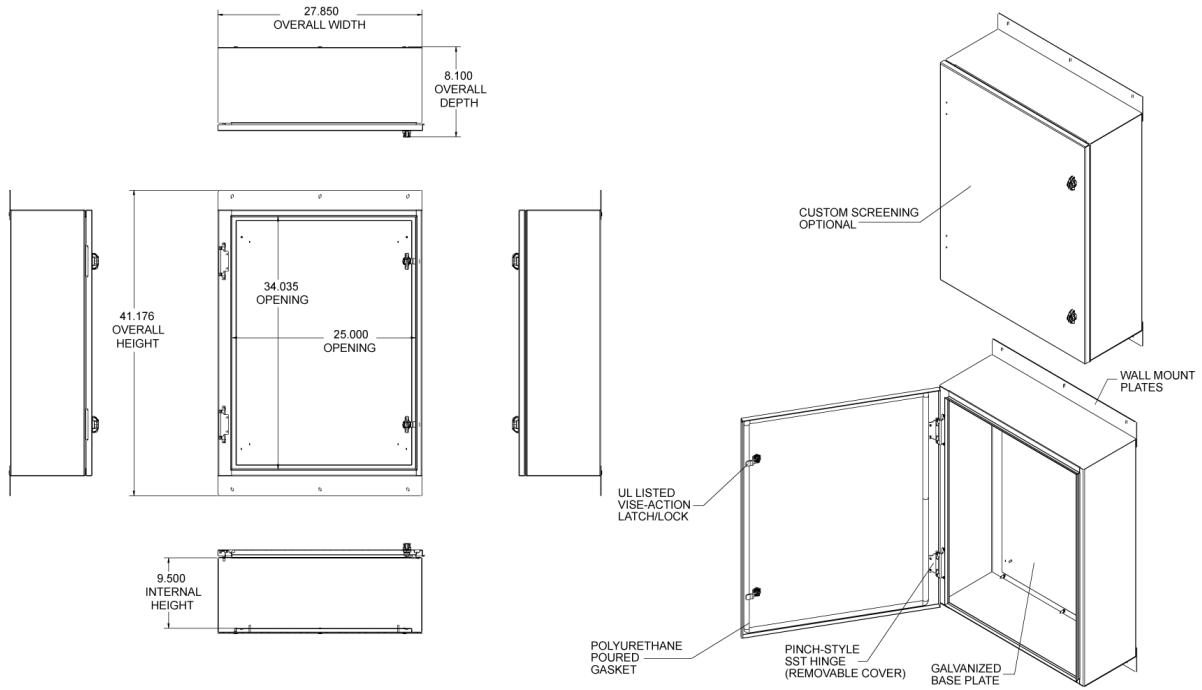

P/N: SSU00322