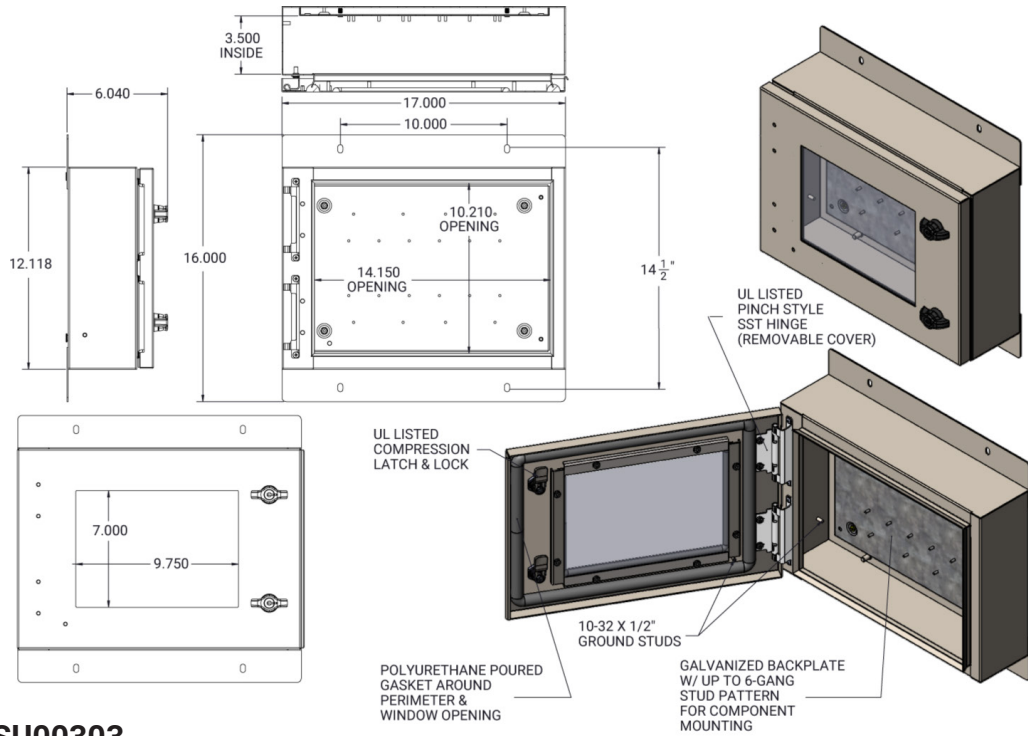

DIMENSIONS