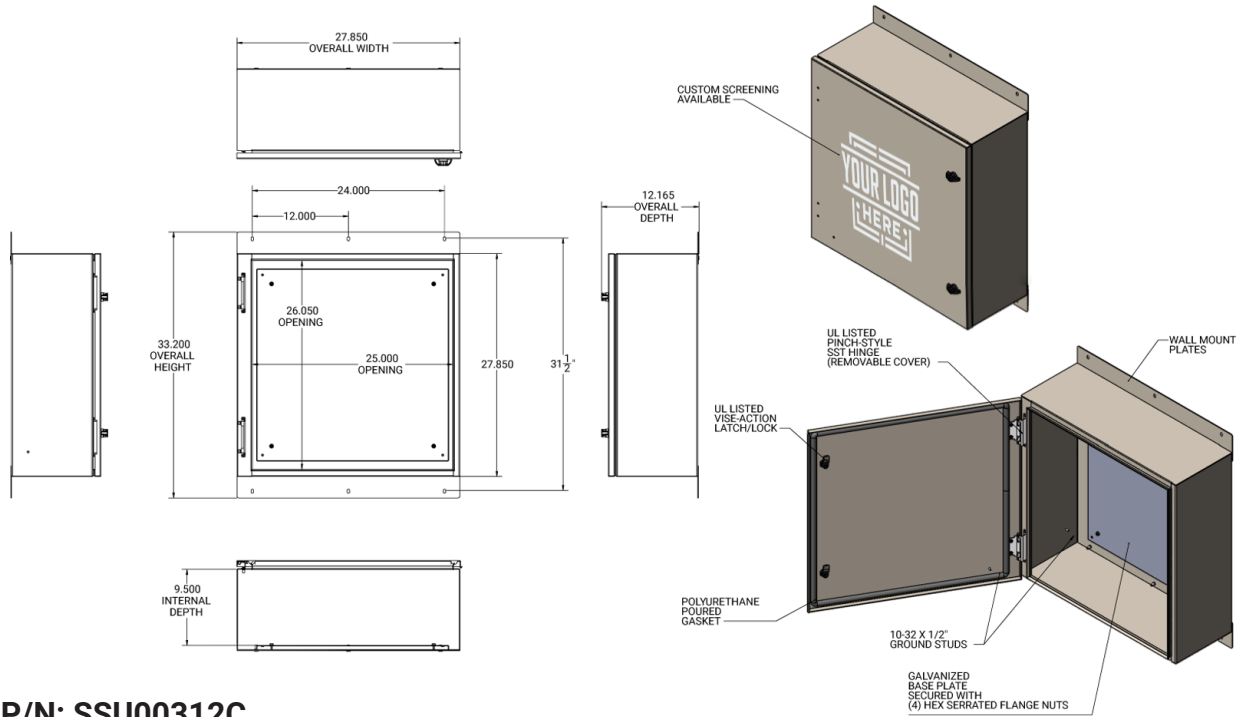

DIMENSIONS