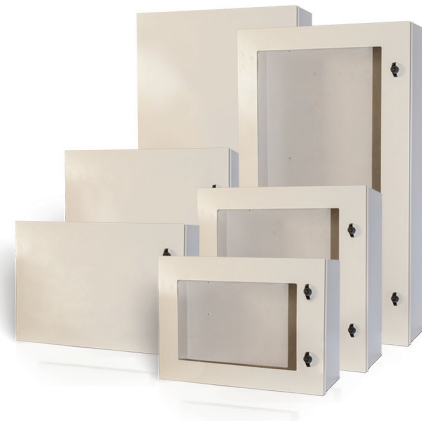

## FEATURES

- UL 50/50E Listed Enclosures
- Base Material: 14 Gauge CRS
- Powder Coated Platinum Gray Polyester
- Covers feature Form-in-Place, Polyurethane Foam Gaskets
- All hardware (PEMs, screws, hinges) featured are stainless steel
- Latches are CH751 keyed and rated type 4X
- Both window and solid cover versions available

## Weatherproof Accessory Enclosures

These surface mountable, weatherproof enclosures are built to NEMA 4X standards and available in a variety of sizes to meet your application needs.

## SPECIFICATIONS

Every durable box is fabricated from 14 gauge cold rolled steel and finished with a durable, powder coat polyester. Standard units are available in platinum gray with either solid or windowed covers.

Front cover features a Form-in-Place gasket made of polyurethane foam and an optional polycarbonate window. Custom labeling available on windowless covers. 18 gauge galvanized, removable back plate is mounted on studs to the back box. Plate clears the back box by 0.5" to accommodate mounted hardware. Custom equipment mounting can be accomplished with self-tapping drill screws. Cover and back box include a threaded grounding stud and lug.