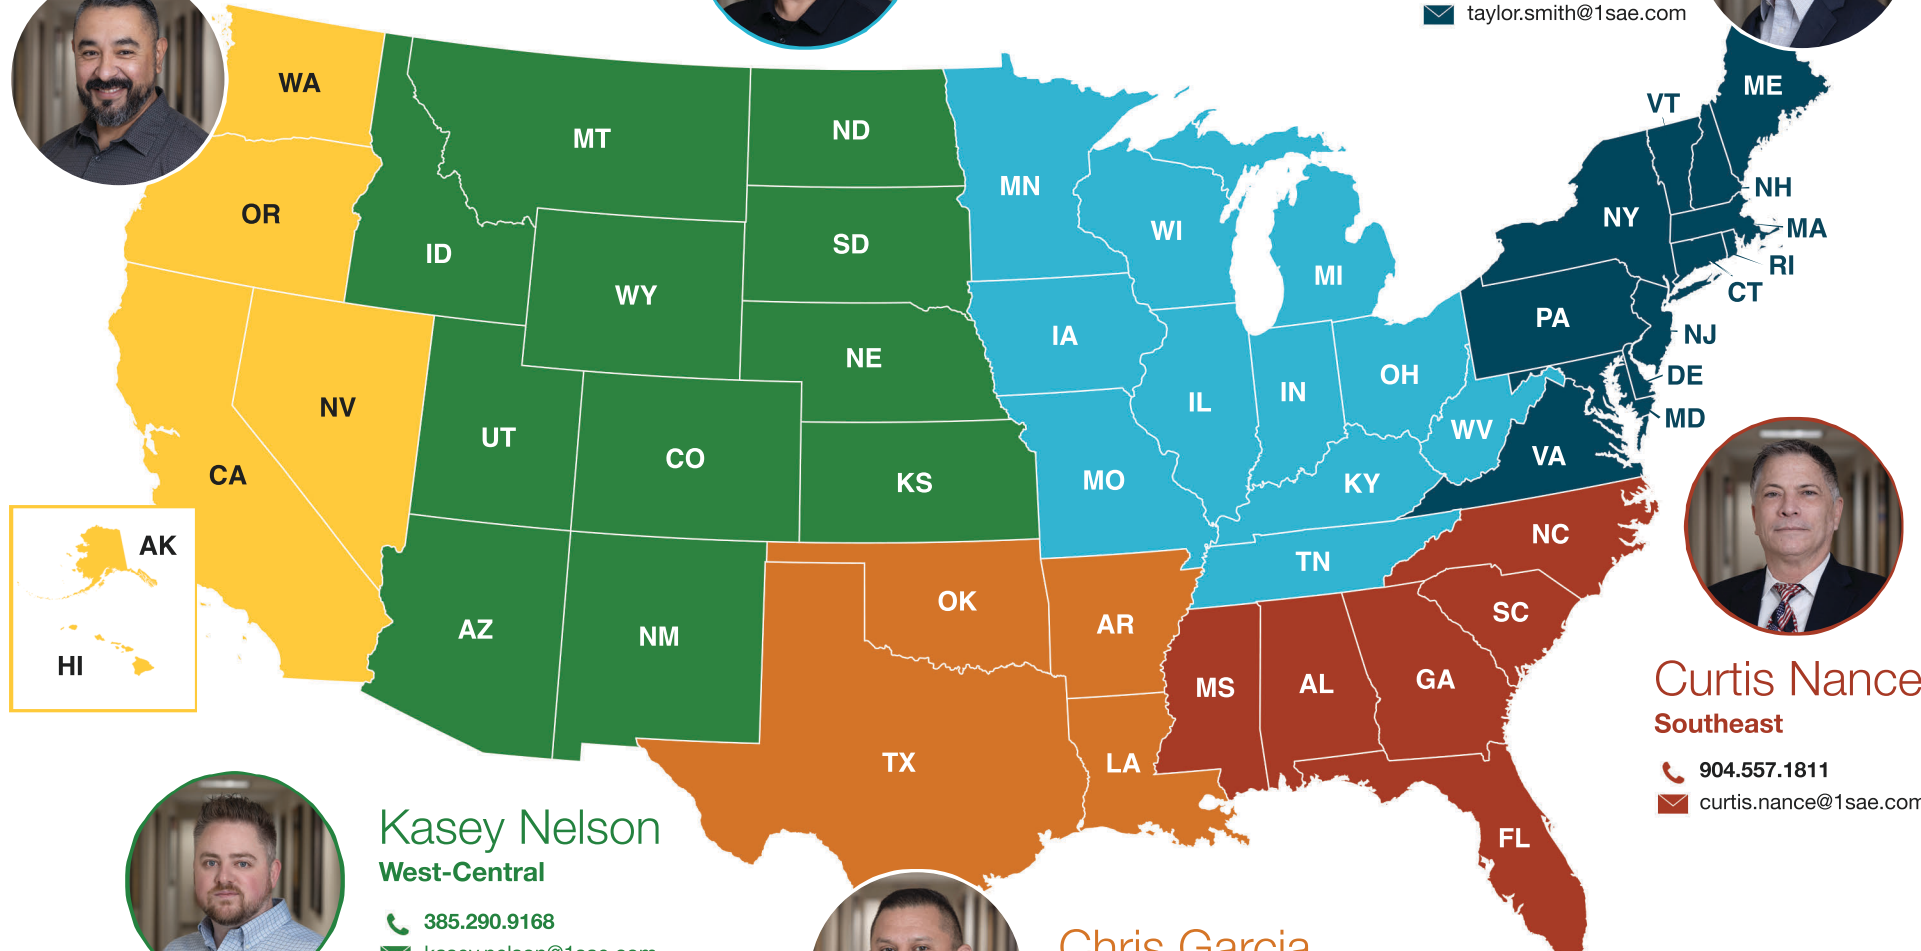

REGIONAL BUSINESS DEVELOPMENT TERRITORIES

Joseph Cervantes **West Coast**

📞 562.440.6505 ✉️ joseph.cervantes@1sae.com

Bill Crowley **Central**

📞 774.633.5615
✉️ bill.crowley@1sae.com

Taylor Smith
Northeast

📞 774.764.1953
✉️ taylor.smith@1sae.com

Kasey Nelson
West-Central

📞 385.290.9168
✉️ kasey.nelson@1sae.com

Chris Garcia
South-Central

📞 508.277.0867 ✉️ chris.garcia@1sae.com

Curtis Nance
Southeast

📞 904.557.1811
✉️ curtis.nance@1sae.com